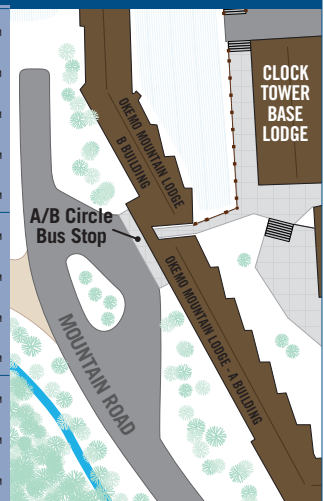

Resort Shuttle

Servicing These Locations	Stop Location	Begins Early Dec.	Begins Christmas Week	7 Days a Week					Weekends & Holiday ONLY					
				Morning Schedule - Read Down										
Solitude M, N, & O	O Building	7:24 AM	7:54 AM	8:24 AM	8:54 AM	9:24 AM	9:54 AM	10:24 AM	10:54 AM	11:24 AM	11:54 AM			
Solitude G, H, I, & J	I & J Buildings	7:26 AM	7:56 AM	8:26 AM	8:56 AM	9:26 AM	9:56 AM	10:26 AM	10:56 AM	11:26 AM	11:56 AM			
Solitude E, F, K, & L	4 Corners	7:28 AM	7:58 AM	8:28 AM	8:58 AM	9:28 AM	9:58 AM	10:28 AM	10:58 AM	11:28 AM	11:58 AM			
Solitude Lodge / Epic	Solitude Lodge	7:31 AM	8:01 AM	8:31 AM	9:01 AM	9:31 AM	10:01 AM	10:31 AM	11:01 AM	11:31 AM	12:01 PM			
Solitude A - D	Okemo Ridge Rd.	7:34 AM	8:04 AM	8:34 AM	9:04 AM	9:34 AM	10:04 AM	10:34 AM	11:04 AM	11:34 AM	12:04 PM			
Winterplace J - Q	Office	7:37 AM	8:07 AM	8:37 AM	9:07 AM	9:37 AM	10:07 AM	10:37 AM	11:07 AM	11:37 AM	12:07 PM			
Winterplace A - H	Pool Building	7:39 AM	8:09 AM	8:39 AM	9:09 AM	9:39 AM	10:09 AM	10:39 AM	11:09 AM	11:39 AM	12:09 PM			
Ledgewood	Ledgewood Sign	7:41 AM	8:11 AM	8:41 AM	9:11 AM	9:41 AM	10:11 AM	10:41 AM	11:11 AM	11:41 AM	12:11 PM			
Kettle Brook	A/B / Ridge Rd.	7:43 AM	8:13 AM	8:43 AM	9:13 AM	9:43 AM	10:13 AM	10:43 AM	11:13 AM	11:43 AM	12:13 PM			
Okemo Mountain Lodge	A/B Circle	7:50 AM	8:20 AM	8:50 AM	9:20 AM	9:50 AM	10:20 AM	10:50 AM	11:20 AM	11:50 AM	12:20 PM			
Jackson Gore Inn	Stone Archway	8:00 AM	8:30 AM	9:00 AM	9:30 AM	10:00 AM	10:30 AM	11:00 AM	11:30 AM	12:00 PM	12:30 PM			
Solitude Lodge / Epic	Solitude Lodge	8:05 AM	8:35 AM	9:05 AM	9:35 AM	10:05 AM	10:35 AM	11:05 AM	11:35 AM	12:05 PM	12:35 PM			

SHUTTLE COLOR: White

SHUTTLE SCHEDULE

ALWAYS SNOW. ALWAYS AMAZING. ALWAYS OKEMO.

WINTER 2016-2017

#itsokemotime

okemo.com Ludlow, VT 802-228-1600

Clock Tower Base Lodge / Okemo Mountain Lodge pick-up location: Follow walkway outside of the main entrance to the Clock Tower Base Lodge through the archway to the Okemo Mountain Lodge A/B Circle drop off