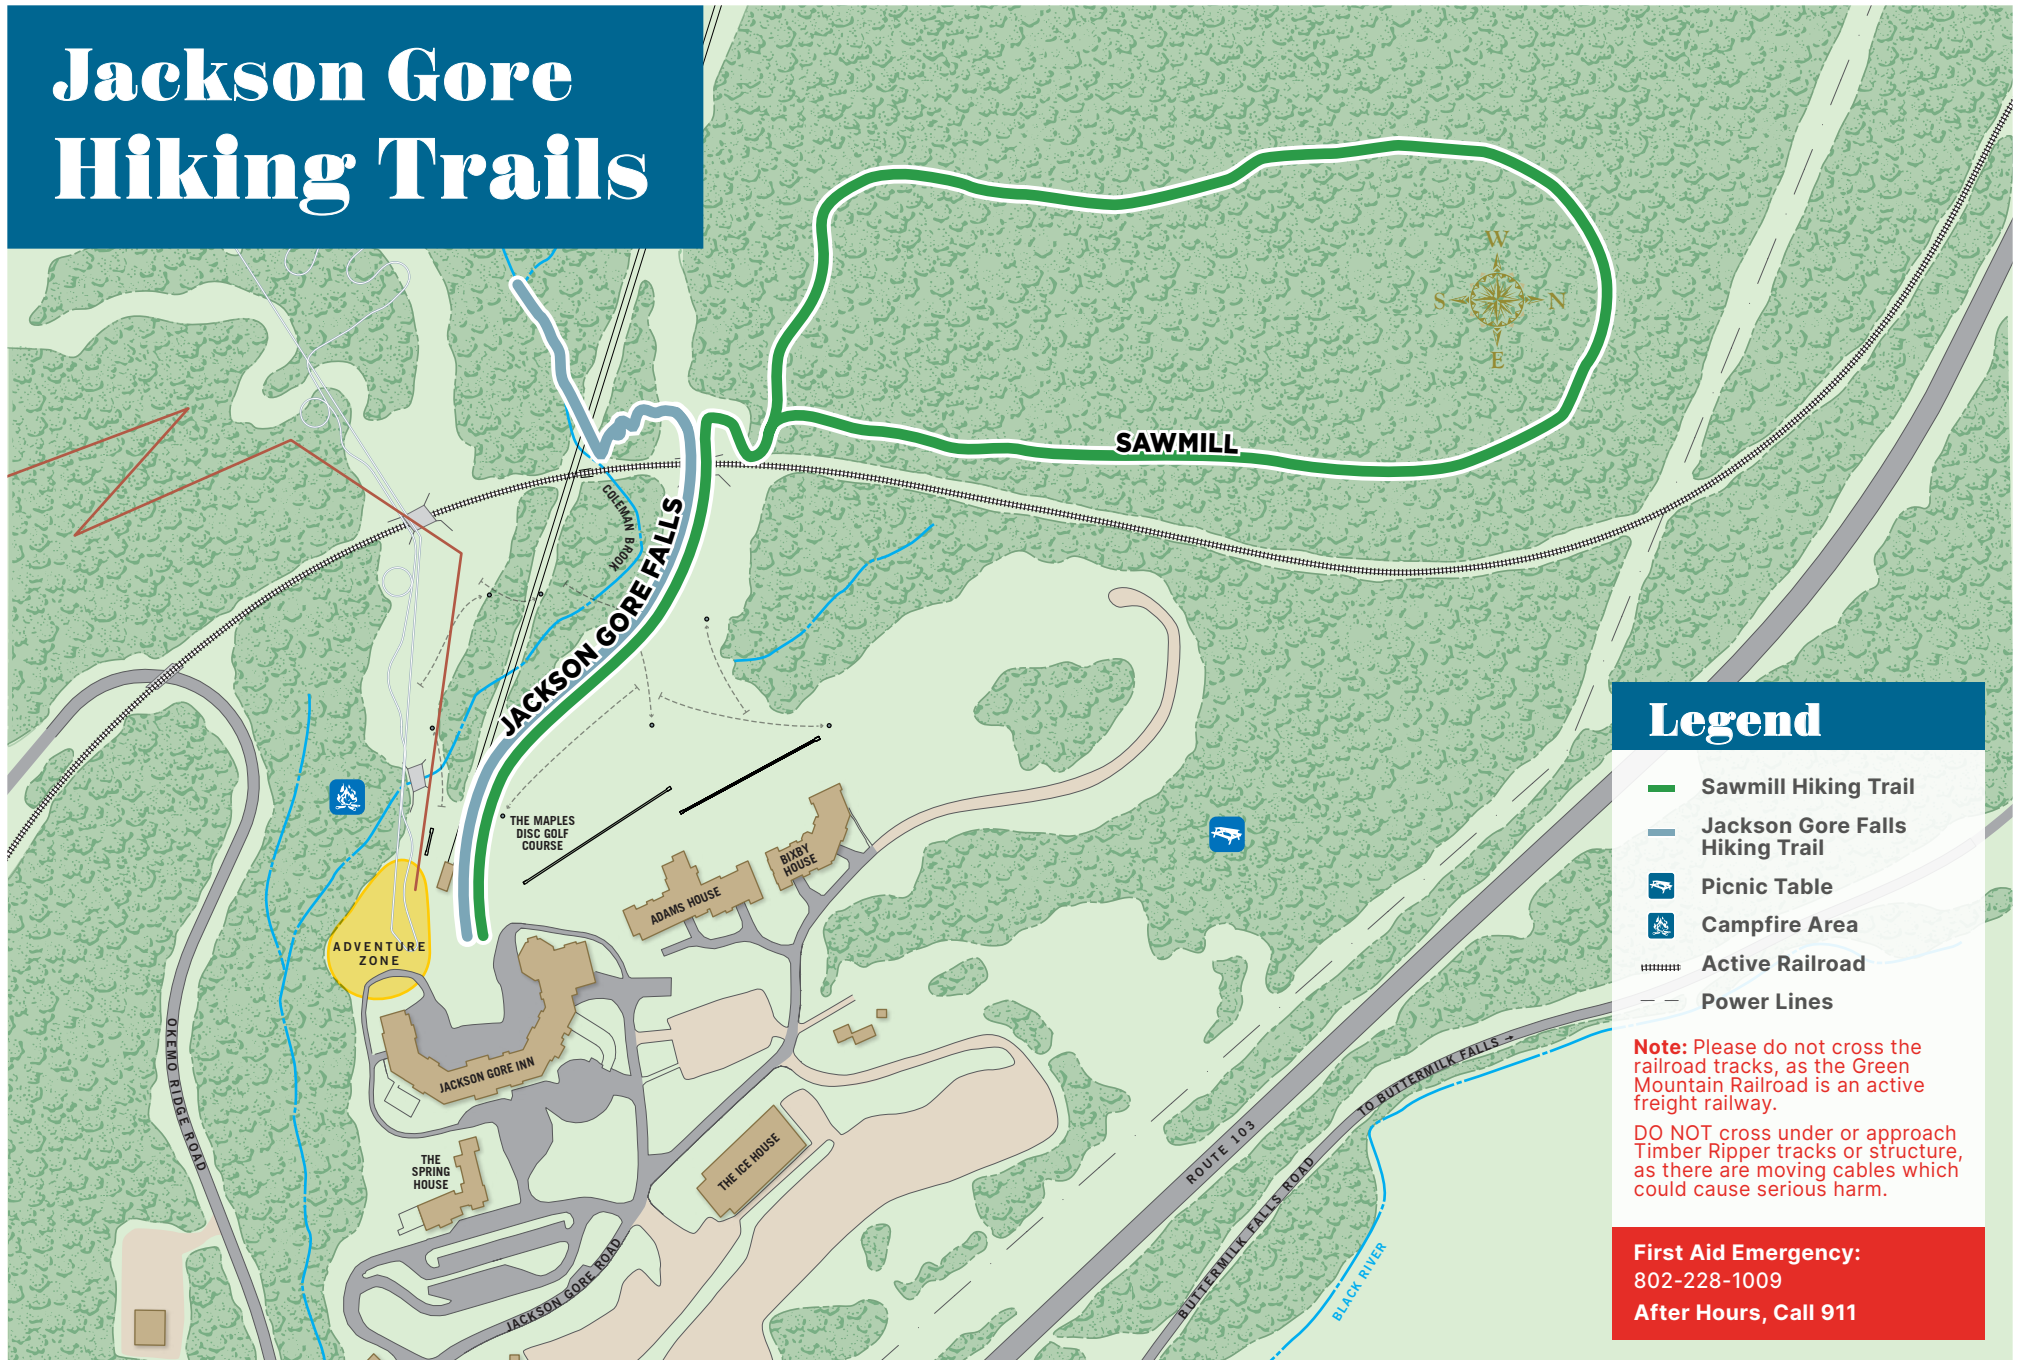

Jackson Gore Hiking Trails

Legend

-  Sawmill Hiking Trail
-  Jackson Gore Falls Hiking Trail
-  Picnic Table
-  Campfire Area
-  Active Railroad
-  Power Lines

Note: Please do not cross the railroad tracks, as the Green Mountain Railroad is an active freight railway.

DO NOT cross under or approach Timber Ripper tracks or structure, as there are moving cables which could cause serious harm.

First Aid Emergency:
802-228-1009
After Hours, Call 911

FIRST AID EMERGENCY: 802-228-1009

OKEMO BIKE SHOP: 802-228-1553

Official Partners of
Okemo Mountain Resort

OFFICIAL MOBILITY PARTNER

OFFICIAL SOFT DRINK

OFFICIAL UNIFORM PARTNER

OFFICIAL PAYMENT PARTNER

OFFICIAL GRANOLA BAR PARTNER

OFFICIAL CAMERA

OFFICIAL EYEWEAR, GOGGLE, AND HELMET

OFFICIAL LUGGAGE SHIPPING SERVICE

OFFICIAL BIKE PARK PARTNER