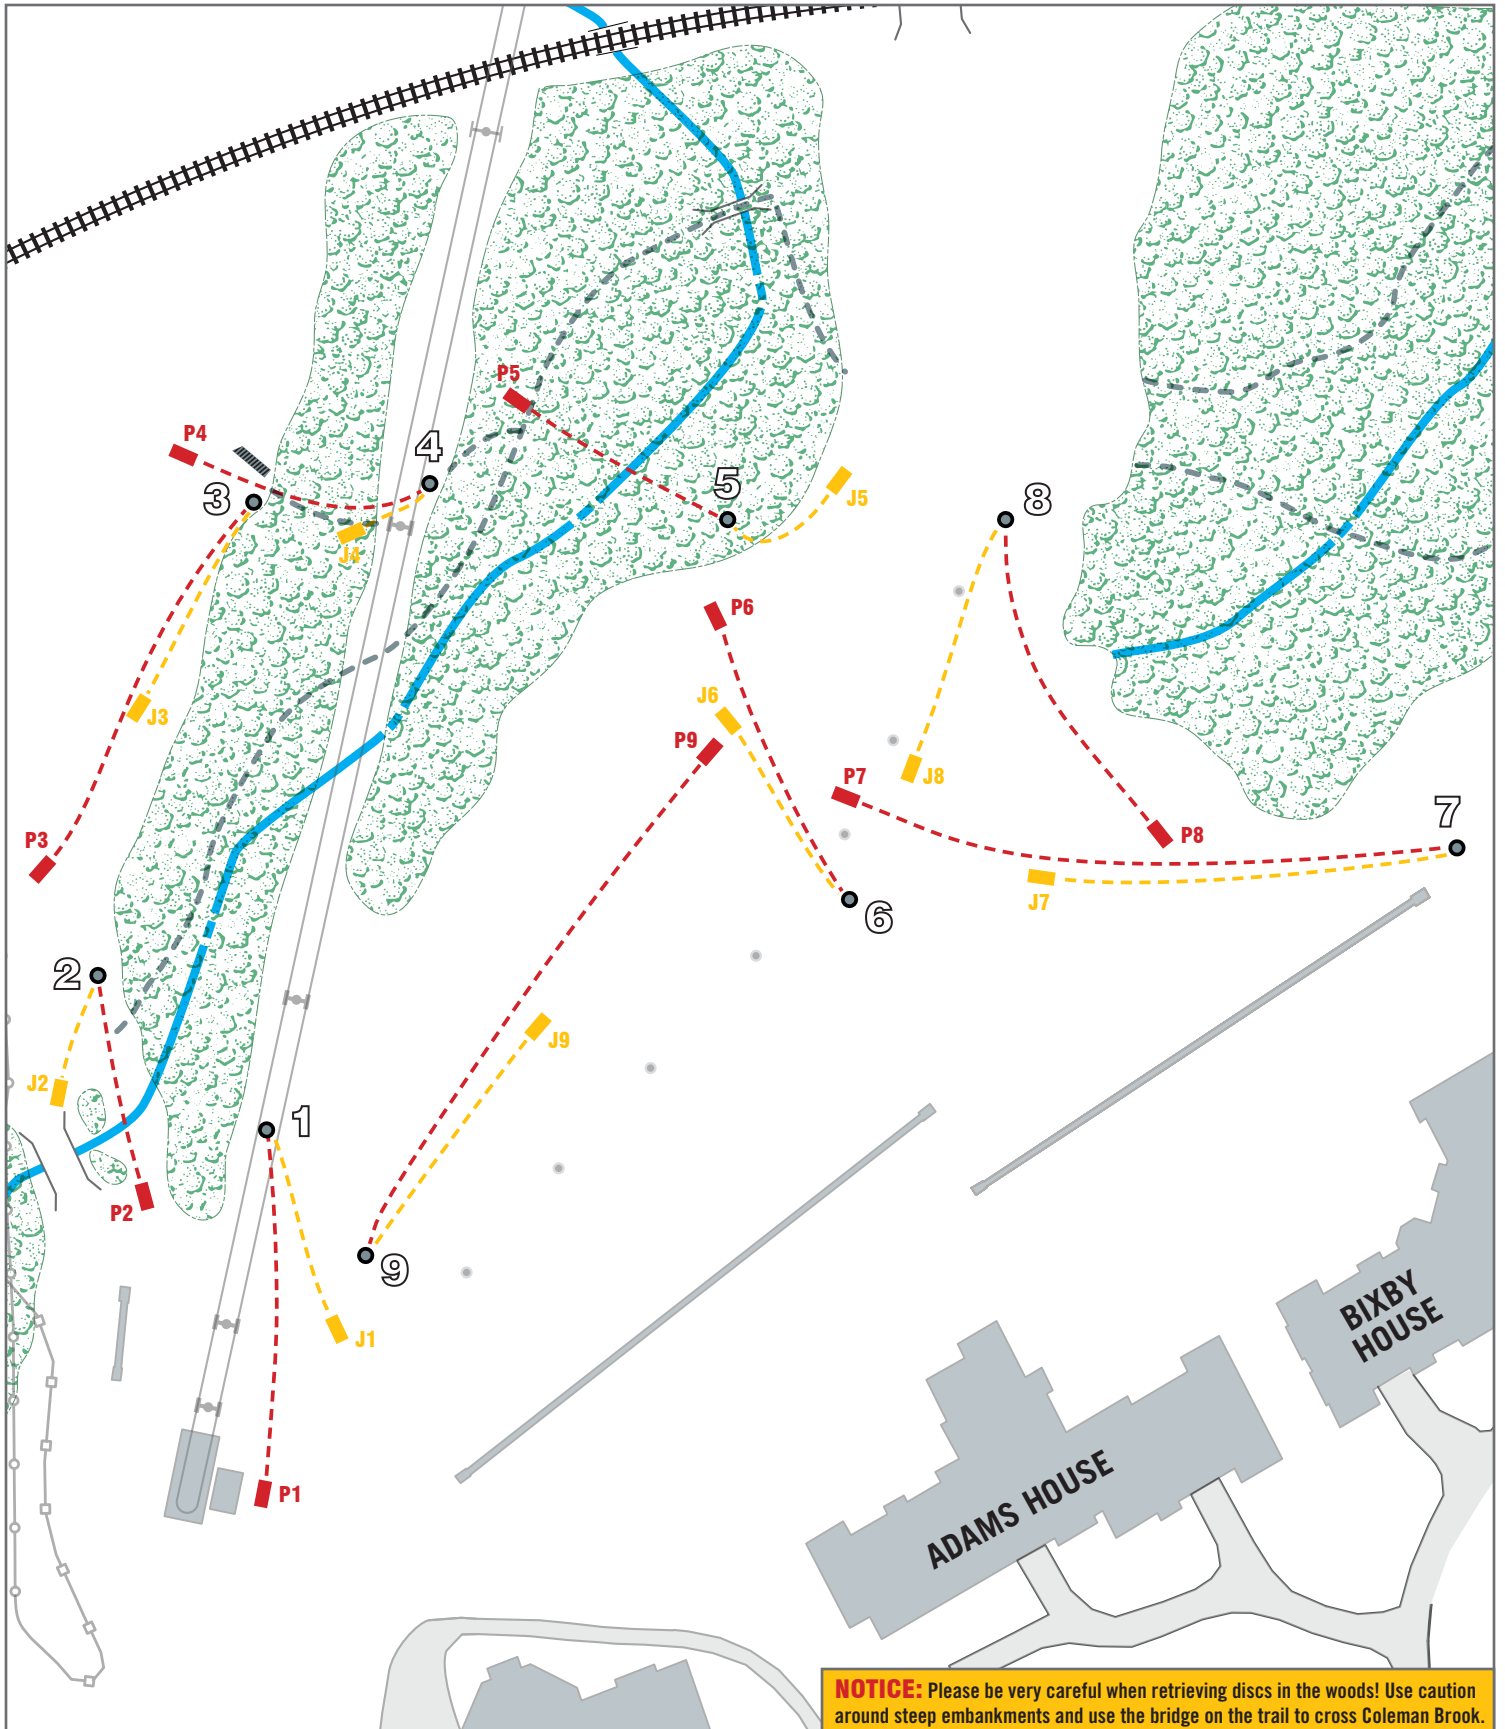

# The Maples *at* Okemo Disc Golf Course

■ Pro Tees

■ Junior Tees

**NOTICE:** Please be very careful when retrieving discs in the woods! Use caution around steep embankments and use the bridge on the trail to cross Coleman Brook.